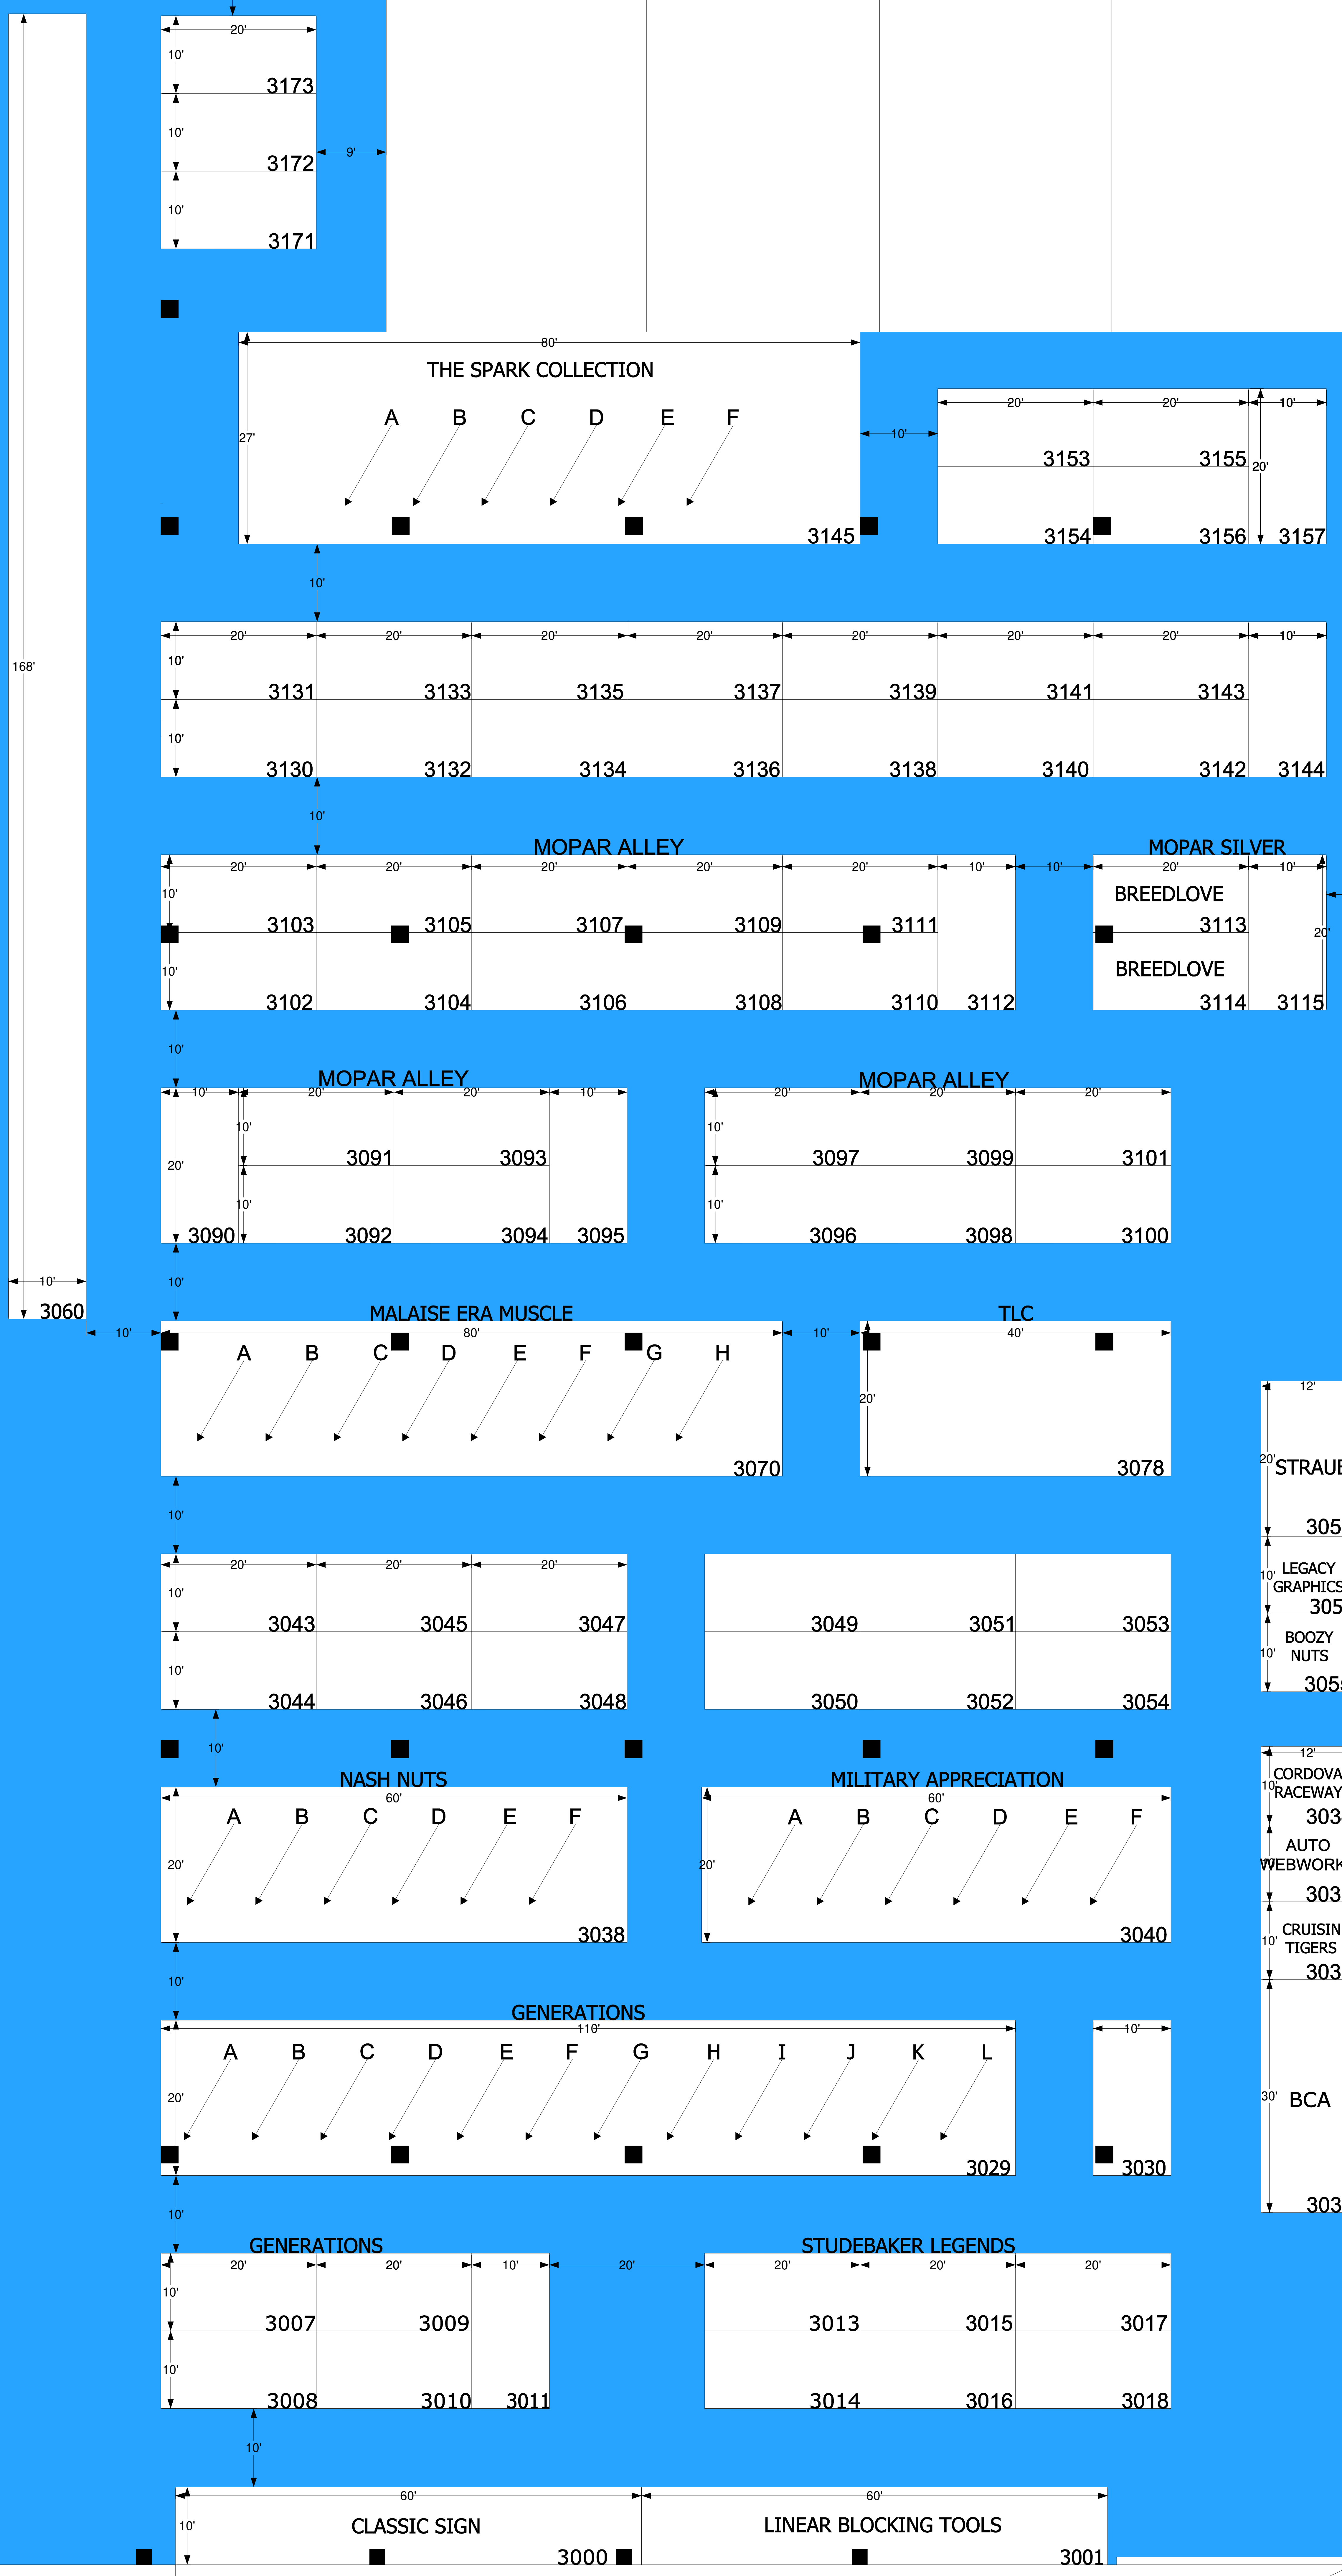

Zone 3

GMC MOTORHOME

YENKO STINGER DISPLAY

KITTIES
WARRIORS

VINTAGE
CERTIFICATION

Ramp

CURTAINS